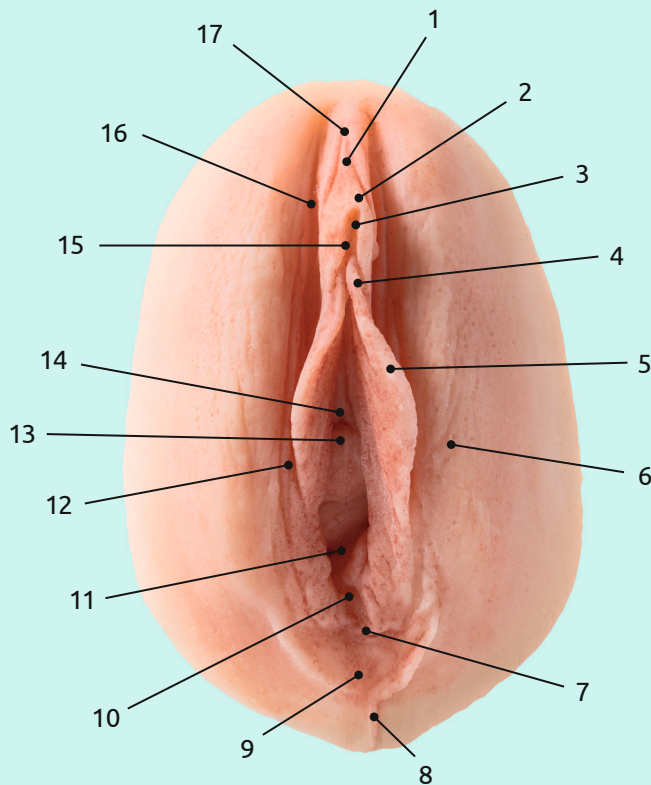

Anatomy of the vulva

1 Prepuce of clitoris
Preputium clitoridis

Upper part of the labia minora fused with the descending clitoral body.

2 Clitoral hood
Pilleus clitoridis

Free part of the prepuce.

3 Glans of clitoris
Glans clitoridis

Highly sensitive structure of non-erectile genital vascular tissue, which sits on the descending (erectile) clitoral body and is the center of the generation of female pleasure.

4 Frenulum of clitoris
Frenulum clitoridis

Fold of tissue formed by a portion of the labia minora that passes inferior to the glans of clitoris.

5 Labia minora, inner labia, nymph
Labium minus pudendi

Highly sensitive skin fold.

6 Labia majora, outer labia
Labium majus pudendi

Hairy fold of skin containing fatty and connective tissue that surrounds the external genital region.

7 Fourchette, frenulum of the labia minora
Frenulum labiorum pudendi

Posterior commissure of the labia minora.